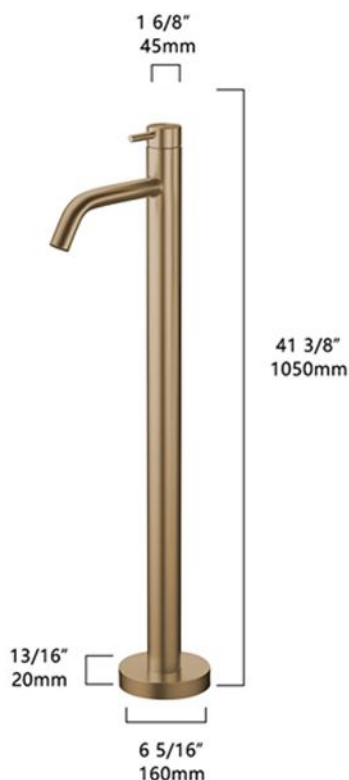

Fontana Clermont-Ferrand Brushed Warm Bronze Freestanding External Bath Mixer

Size:

Specifications:

Model Number: FS7694BWB
Type: Freestanding Bath Mixer
Style: Modern
Finish: Brushed Warm Bronze
Material: Brass
Spout Material: Brass
Installation Type: Floor Mounted
Number of Holes: Single Hole
Number of Handles: Single Handle
Total Height: 41.37"
Tube Diameter: 1.75"
Base Diameter: 6.31"
Base Thickness: 0.81"